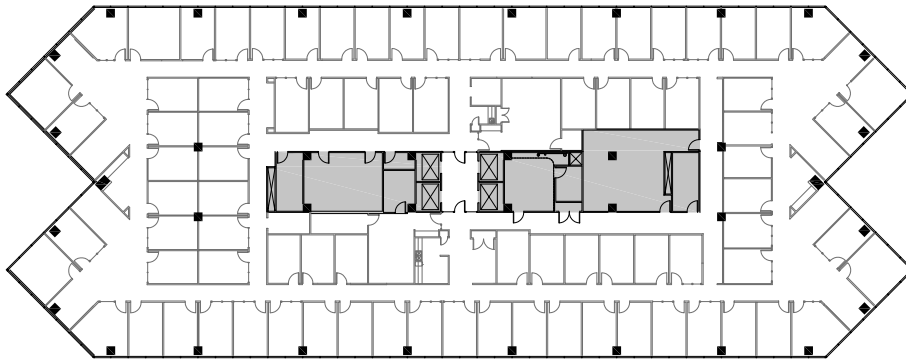

SUITE 700: 23,924 RSF - FULL FLOOR

FOR LEASING INFORMATION, CONTACT:

WADE BOWLIN | 713.209.5753
wade.bowlin@madisonmarquette.com

MadisonMarquette
A Capital Guidance Company

www.gateway-jfk.com